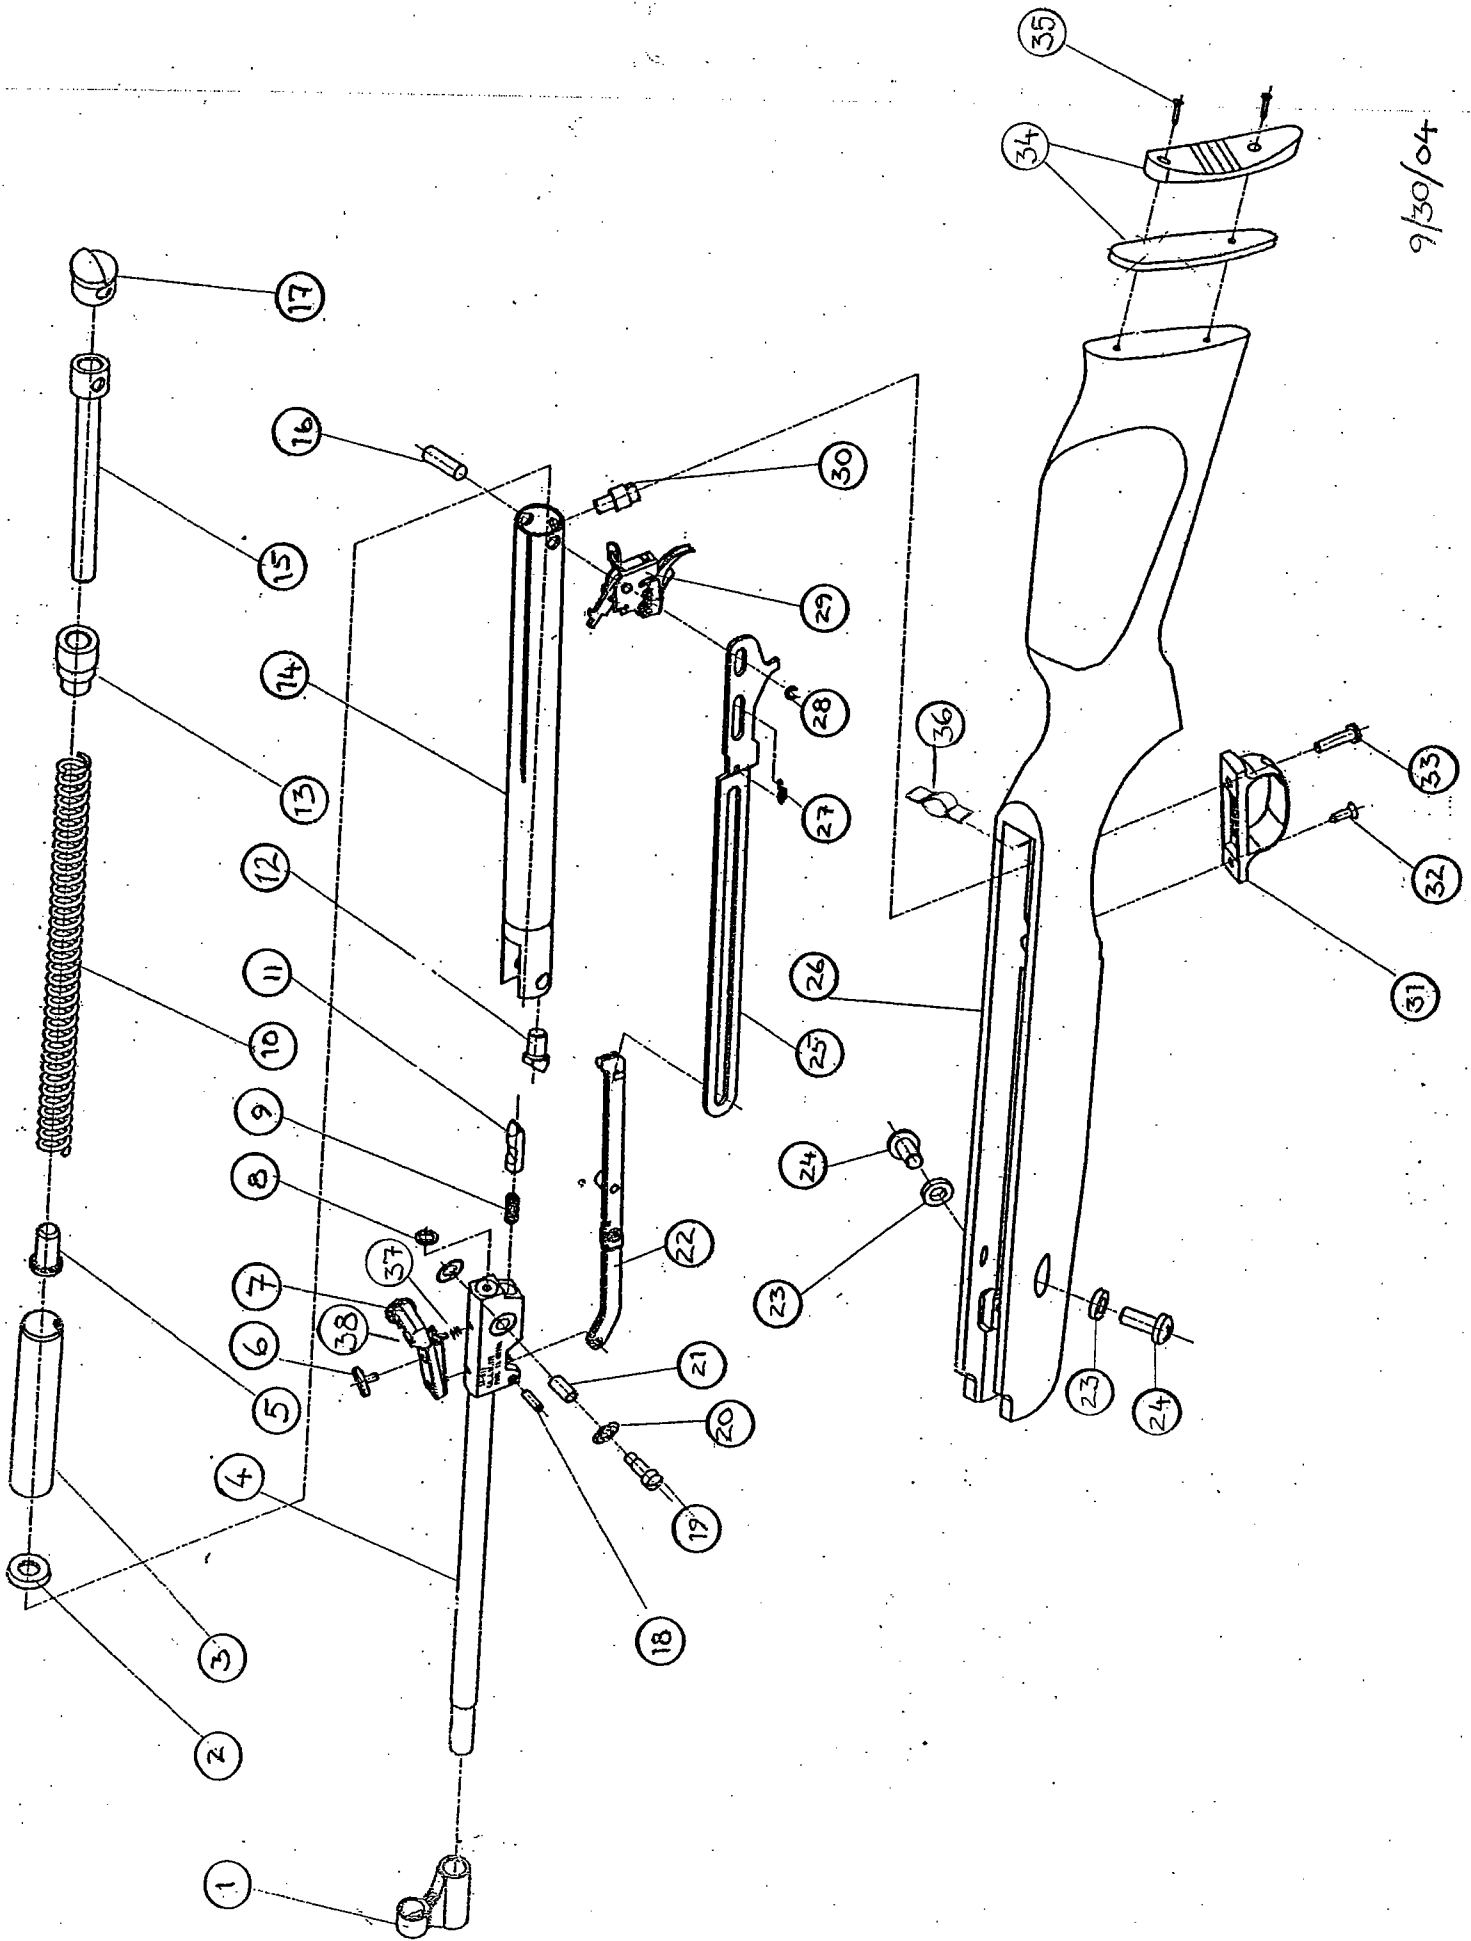

EXPLODED VIEW PARTS LIST

C1K77
QUEST
BREAK BARREL
.177 (4.5mm) cal.

CROSMAN CORPORATION
RT 5 & 20
EAST BLOOMFIELD, NY 14443

Phone: 1-800-724-7486
Parts Order Fax: 585-657-5405

C1K77

FOR CURRENT PRICES CONTACT CROSMAN CORPORATION AT 800-724-7486

PRINT NUMBER	PART NUMBER	DESCRIPTION
1	C1K77-001	FRONT SIGHT ASSEMBLY
2	C1K77-002	PISTON SEAL
3	C1K77-003	PISTON
4	C5K77-004	BARREL ASSEMBLY
5	C1K77-005	SPRING GUIDE
6	C1K77-006	SIGHT ADJUSTING BOLT
7	C1K77-007	SIGHT ASSEMBLY
8	C1K77-008	BREACH SEAL
9	C1K77-009	SPRING
10	C5K77-010	PISTON SPRING
11	C1K77-011	ALIVE JAM
12	C1K77-012	DETENT
13	C1K77-013	THRUST WASHER
14	C1K77-014	COMPRESSION TUBE ASSEMBLY
15	C1K77-015	SPRING GUIDE ASSEMBLY
16	C1K77-016	PIN
17	C1K77-017	TUBE COVER
18	C1K77-018	PIN
19	C1K77-019	BOLT
20	C1K77-020	WASHER
21	C1K77-021	BUSHING
22	C1K77-022	LEVER
23	C1K77-023	GASKET
24	C1K77-024	BOLT
25	C1K77-025	BEARTRAP LEVER
26	C5K77-026	STOCK
27	C1K77-027	BEARTRAP SPRING
28	C1K77-028	BOLT
29	C1K77-029	TRIGGER PACK ASSEMBLY
30	C1K77-030	PIN
31	C1K77-031	TRIGGER GUARD
32	C1K77-032	SCREW, TRIGGER GUARD FRONT
33	C1K77-033	SCREW, TRIGGER GUARD REAR
34	C1K77-034	BUTT PLATE
35	C1K77-035	SCREW
36	C1K77-036	STOCK LUG BRACE
37	C1K77-037	REAR SIGHT SPRING
38	C1K77-038	REAR SIGHT SCREW

NOTE: THE COMPLETE REAR SIGHT ASSEMBLY INCLUDES; C1K77-007 SIGHT ASSEMBLY, C1K-037 REAR SIGHT SPRING, C1K77-038 REAR SIGHT SCREW, AND C1K77-006 BOLT.

THIS PARTS LIST IS INTENDED TO BE AN INFORMATIONAL GUIDE IN ORDERING PARTS. IT IS NOT INSTRUCTIONAL MATERIAL AND WE THEREFORE ASSUME NO RESPONSIBILITY FOR THOSE WHO USE SAME WITHOUT PROPER FACTORY TRAINING.

PLEASE ORDER BY PART NUMBER AND DESCRIPTION

CHECK OR MONEY ORDER FOR THE TOTAL PRICE MUST ACCOMPANY THE ORDER

UPDATED : 9/13/06

9/30/04